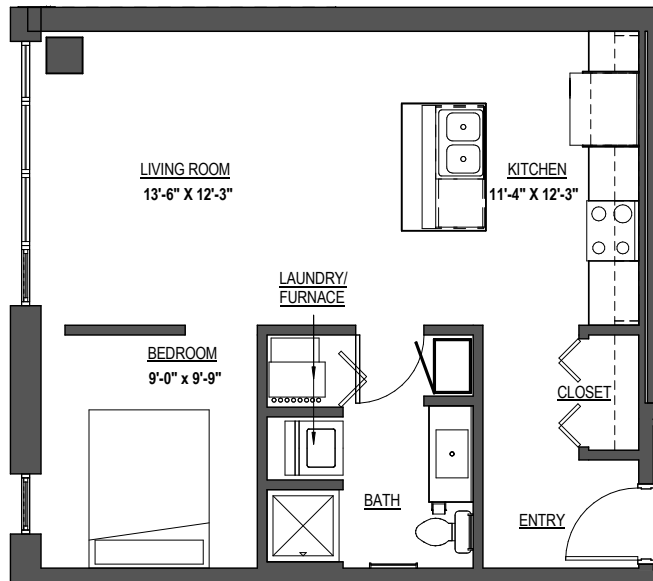

unit **L05**
studio 1 bath
557 sq ft

unit **L05**
studio 1 bath
557 sq ft
