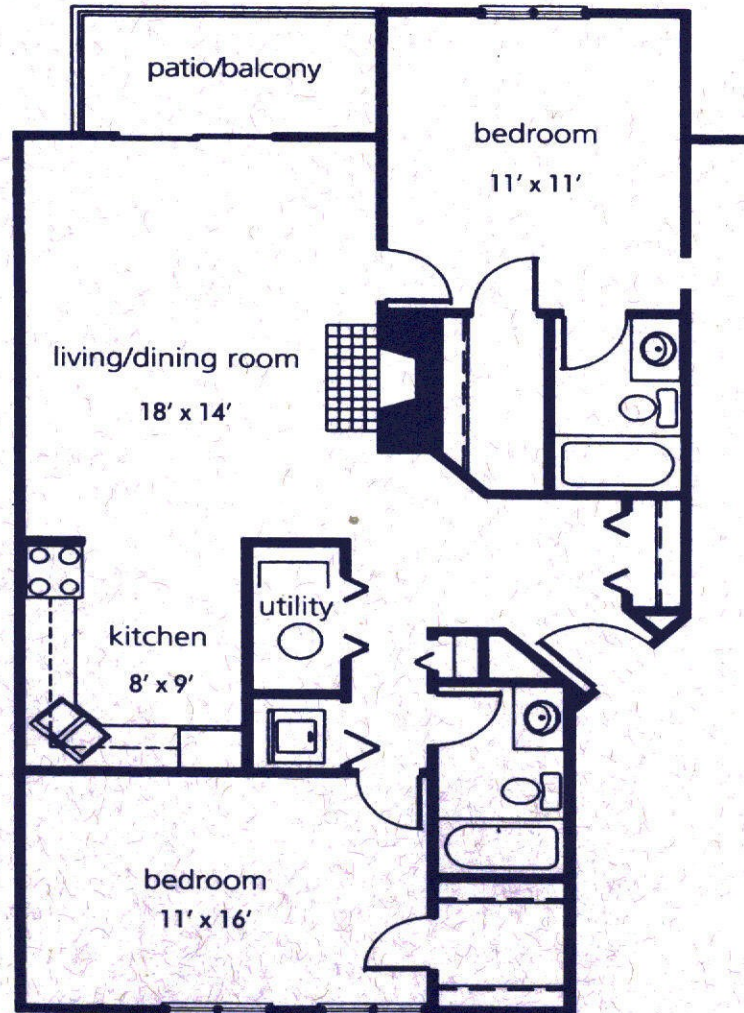

river's cove

two bedroom/two bath

W1

W172 N11392 Division Road (#B) Germantown, Wisconsin 53022 Ph 262.253.1548 Fx 262.253.7374