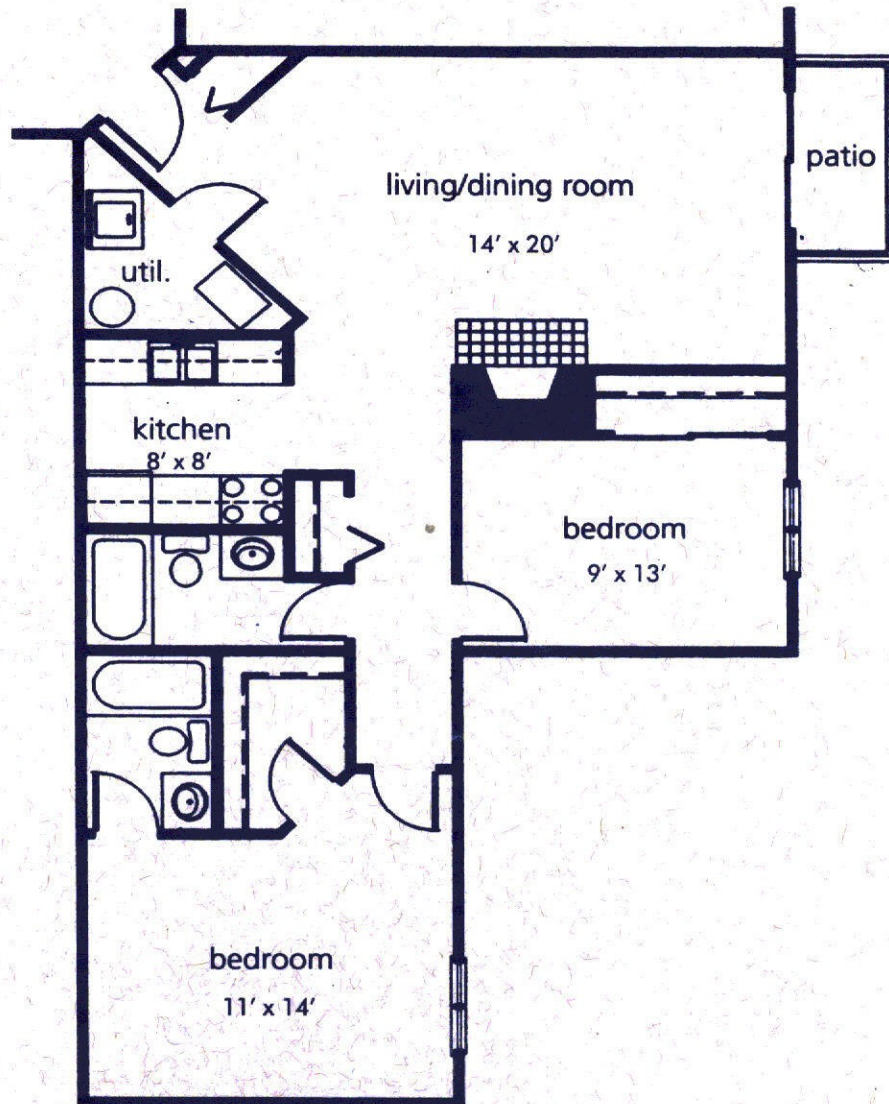

# river's cove

two bedroom/two bath

Y1

W172 N11392 Division Road (#B) Germantown, Wisconsin 53022 Ph 262.253.1548 Fx 262.253.7374